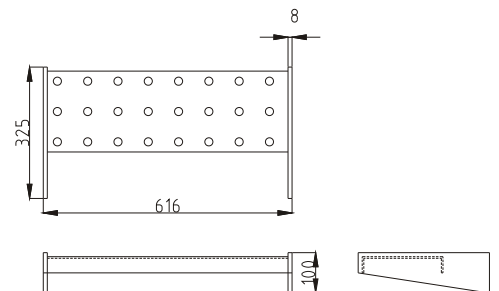

ladders

Börger ladders are manufactured in lengths of 6 m, supports can be produced upon request of the customer.

Type I

Type II

Step

Finishing: galvanized

Doorstep

Finishing: upon request shotblasted, one layer of shop primer, hotdip galvanized