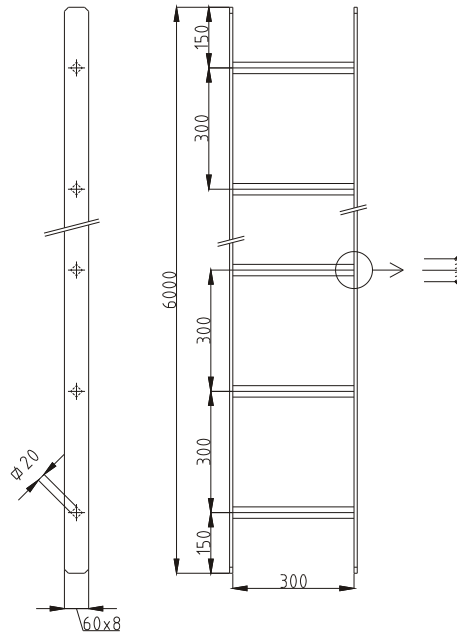

ladders

Börger ladders are manufactured in lengths of 6 m, supports can be produced upon request of the customer.

Type I

Type II

Step

Finishing: galvanized

Doorstep

Finishing: upon request shotblasted, one layer of shop primer, hotdip galvanized

Safety cage