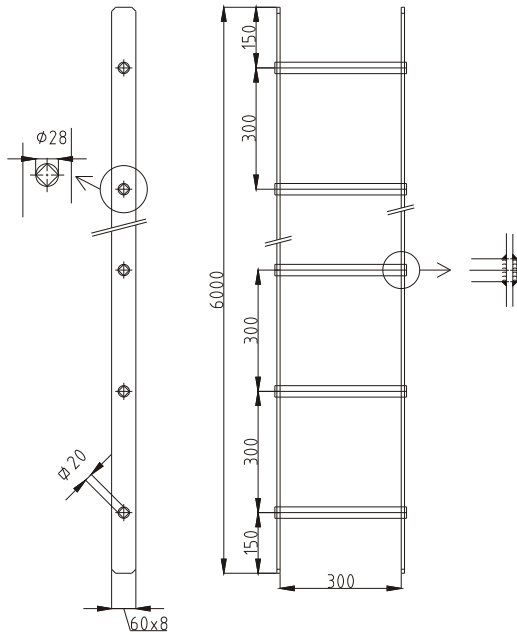

ladders

Börger ladders are manufactured in lengths of 6 m, supports can be produced upon request of the customer.

Type I

Type II

Step

Finishing: galvanized

Doorstep

Finishing: upon request shotblasted, one layer of shop primer, hotdip galvanized

Safety cage