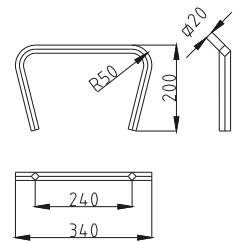

ladders

Börger ladders are manufactured in lengths of 6 m, supports can be produced upon request of the customer.

Type I

Type II

Step

Finishing: galvanized

Doorstep

Finishing: upon request shotblasted, one layer of shop primer, hotdip galvanized