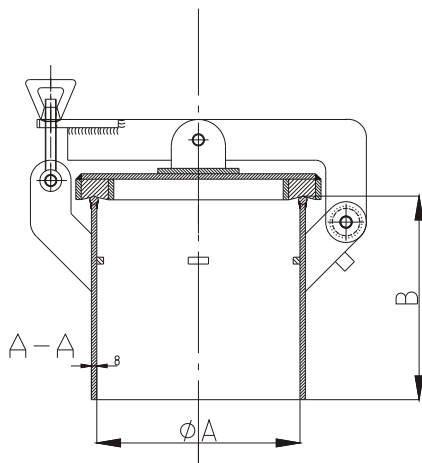

## hatches/louvres

Hatches and louvres are manufactured tailor made, below typical executions and details are shown.

gas spring(s)

springloaded hinges

swing-away hatch

tank cleaning hatch

Material(s): steel, stainless steel, aluminium  
Finishing: upon request