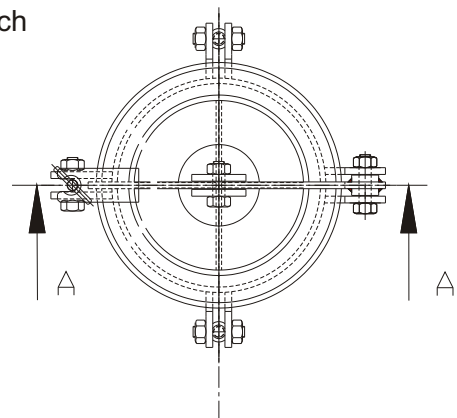

## hatches/louvres

Hatches and louvres are manufactured tailor made, below typical executions and details are shown.

gas spring(s)

springloaded hinges

swing-away hatch

tank cleaning hatch

Material(s): steel, stainless steel, aluminium  
Finishing: upon request