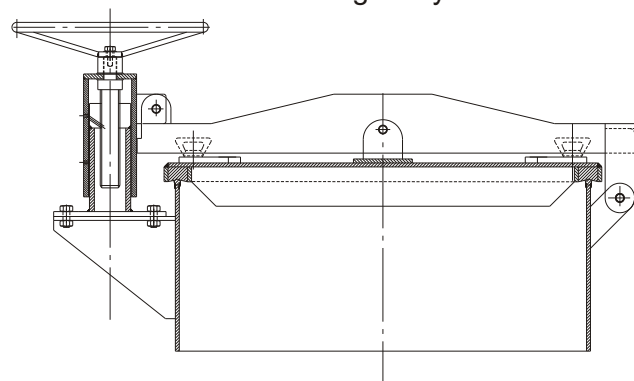

## hatches/louvres

Hatches and louvres are manufactured tailor made, below typical executions and details are shown.

gas spring(s)

springloaded hinges

swing-away hatch

tank cleaning hatch

Material(s): steel, stainless steel, aluminium  
Finishing: upon request