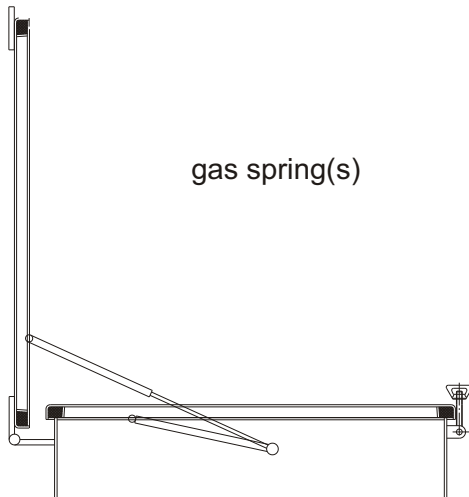

## hatches/louvres

Hatches and louvres are manufactured tailor made, below typical executions and details are shown.

gas spring(s)

springloaded hinges

swing-away hatch

tank cleaning hatch

Material(s): steel, stainless steel, aluminium  
Finishing: upon request