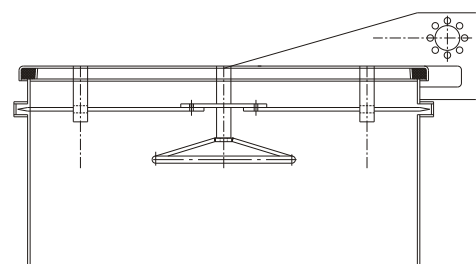

## hatches/louvres

Hatches and louvres are manufactured tailor made, below typical executions and details are shown.

gas spring(s)

springloaded hinges

swing-away hatch

tank cleaning hatch

Material(s): steel, stainless steel, aluminium  
Finishing: upon request