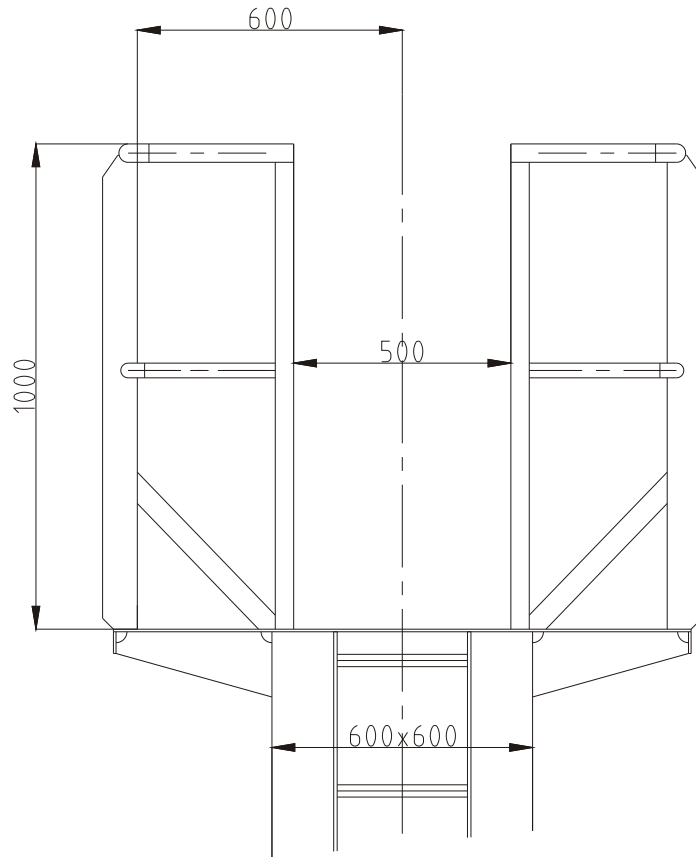

## compass platforms

Börger offers the possibility to use our standard compass platform art. MB 04 ore tailor made.

Mater: SS 316L  
Finishing: upon request