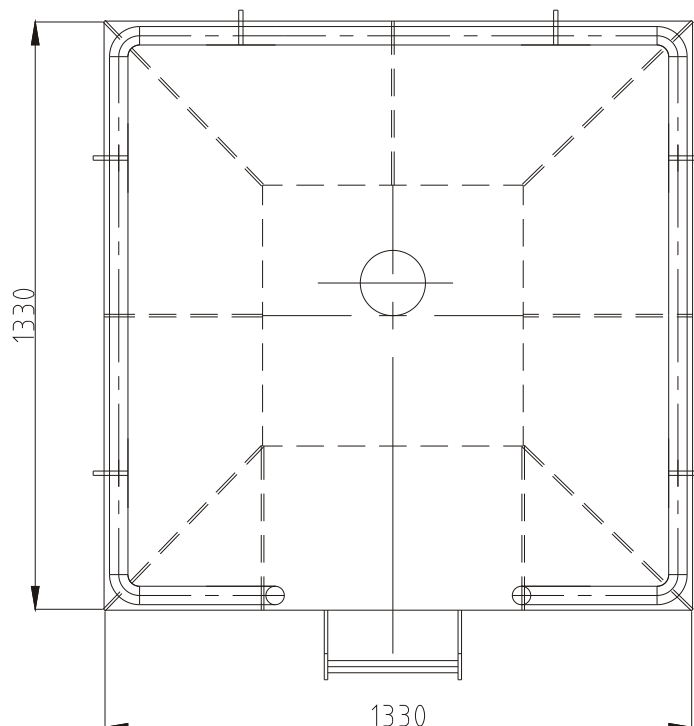

## compass platforms

Börger offers the possibility to use our standard compass platform art. MB 04 ore tailor made.

Mater: SS 316L  
Finishing: upon request